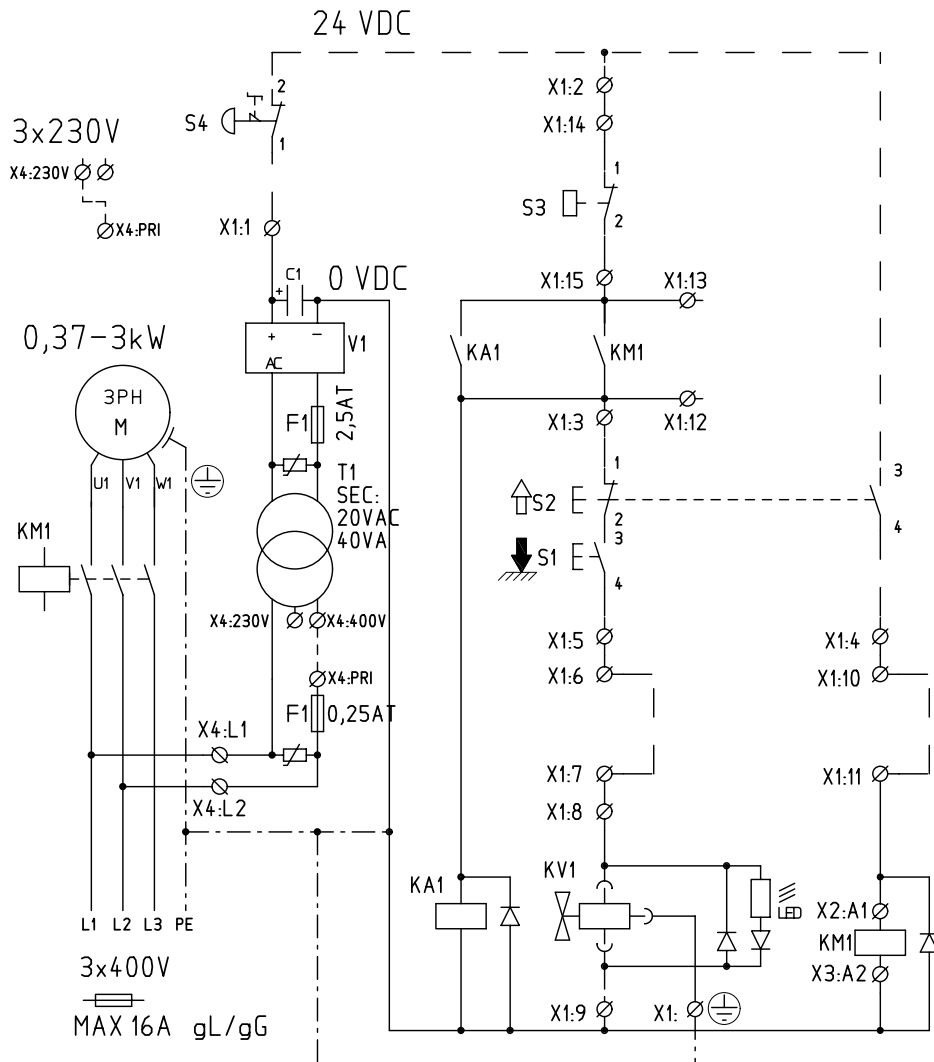

POWER-LIFT

GB Diagram
D Diagramm
F Diagramme

NL Schema
DK Diagram

Relay box: 200x120x90 mm

Push button box: 140x60x45/70 (Mafelec 2003)

System: D.Electronics aug 2002